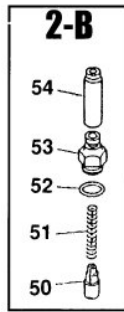

PWK CARBURETTOR PARTS

PWK CARBURETTOR PARTS

currently available from BCS

696-P02	PLUNGER ASSY, COLD START, PULLUP TYPE	EA
696-P02B	PLUNGER ASSY, COLD START, CABLE OPERATED	EA
696-P03	FLOAT, PWK CARB	EA
696-P05	GASKET, MOULDED, , FLOATBOWL, PWK	EA
696-P06	DRAIN PLUG, PWK CARB	EA
696-P07	ORING, DRAIN PLUG, PWK CARB	EA
696-P08	NEEDLE, FLOAT PWK CARB	EA
696-P10/38	JET, IDLE, #38, PWK	EA
696-P11	NEEDLE, JET, 97A, PWK CARB	EA
696-P12	CLIP, JET NEEDLE, PWK	EA
696-P13	THROTTLE VALVE, PWK CARB	EA
696-P15	CAP, TOP, PWK CARB	EA
696-P16	GASKET, TOP CAP, PWK CARB	EA
696-P17	SCREW, IDLE MIXTURE, PWK	EA
696-P18	SPRING, IDLE MIXTURE SCREW, PWK	EA
696-P19	SPRING, THROTTLE SLIDE, PWK	EA
696-P20	SPRING, FLOAT NEEDLE, PWK	EA
696-P21	SCREW, FLOATBOWL, PWK	EA
696-P24	PIN, FLOAT PIVOT, PWK CARB	EA
696-P26/80	JET, MAIN, #80, PWK CARB	EA
696-P26/82	JET, MAIN, #82, PWK CARB	EA
696-P26/85	JET, MAIN, #85, PWK CARB	EA
696-P26/88	JET, MAIN, #88, PWK CARB	EA
696-P26/90	JET, MAIN, #90, PWK CARB	EA
696-P26/92	JET, MAIN, #92, PWK CARB	EA
696-P26/95	JET, MAIN, #95, PWK CARB	EA
696-P26/98	JET, MAIN, #98, PWK CARB	EA
696-P26/110	JET, MAIN, #110, PWK CARB	EA
696-P26/120	JET, MAIN, #120, PWK CARB	EA
696-P26/125	JET, MAIN, #125, PWK CARB	EA
696-P26/128	JET, MAIN, #128, PWK CARB	EA
696-P26/130	JET, MAIN, #130, PWK CARB	EA
696-P26/132	JET, MAIN, #132, PWK CARB	EA
696-P26/135	JET, MAIN, #135, PWK CARB	EA
696-P26/138	JET, MAIN, #138, PWK CARB	EA
696-P26/140	JET, MAIN, #140, PWK CARB	EA
696-P26/142	JET, MAIN, #142, PWK CARB	EA
696-P26/145	JET, MAIN, #145, PWK CARB	EA
696-P26/148	JET, MAIN, #148, PWK CARB	EA
696-P26/150	JET, MAIN, #150, PWK CARB	EA
696-P27	ADJUSTER, CABLE, PWK CARB	EA
696-P28	NUT, LOCK, CABLE ADJ, PWK CARB	EA
696-P29	SCREW, THROTTLE STOP, PWK CARB	EA
696-P30	SPRING, THROTTLE STOP SCREW, PWK	EA
696-P31	PLATE, RETAINING, THROTTLE, PWK	EA
696-P32	SCREW, FLOAT BOWL, PWK CARB	EA
696-P33	WASHER, THROTTLE STOP SCREW, PWK	EA
696-P34	JET, NEEDLE, PWK CARB	EA
696-P35	JET HOLDER, PWK CARB	EA
696-P40	ADAPTOR RING, SPIGOT MOUNT PWK	EA
696-PWK26	CARB, PWK, 26MM, FLANGE MT	EA
696-PWK30	CARB, PWK, 30MM, FLANGE MT.	EA
696-PWK30/A	CARB, PWK, 30MM, SPIGOT MT.	EA
696-PWK32	CARB, PWK, 32MM SPIGOT, W/RUBBER	EA